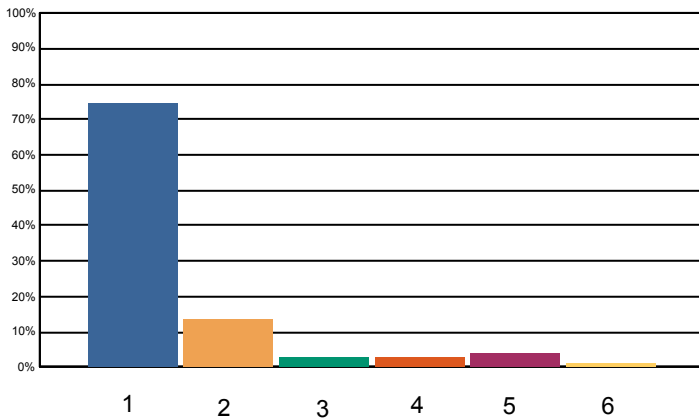

The Friends and Family Test

Service Report: Jun 2021

Service

All Departments

Star Rating

Positive

88.51%

Negative

7.17%

Overall Scores

Response Option	Responses	Percentage
1 - Very good	4,355	74.89%
2 - Good	792	13.62%
3 - Neither good nor poor	186	3.20%
4 - Poor	171	2.94%
5 - Very poor	246	4.23%
6 - Don't know	65	1.12%