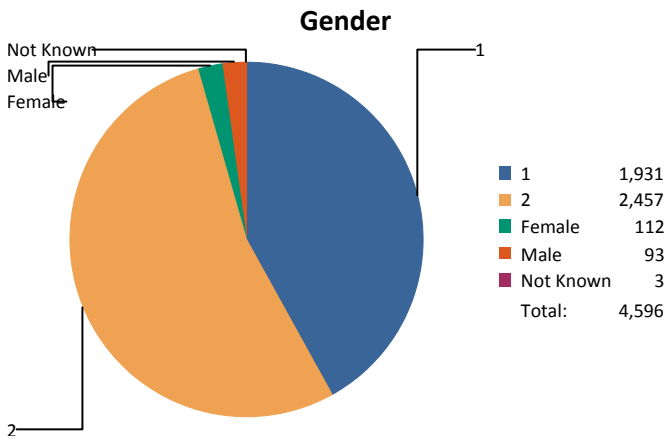

The Friends and Family Test

Service Report: Jan 2021

Service

All Departments

Star Rating

Positive

92.31%

Negative

3.99%

Overall Scores

Response Option	Responses	Percentage
1 - Very good	3,634	80.10%
2 - Good	554	12.21%
3 - Neither good nor poor	123	2.71%
4 - Poor	71	1.56%
5 - Very poor	110	2.42%
6 - Don't know	45	0.99%

Breakdown

Total Responses

4537