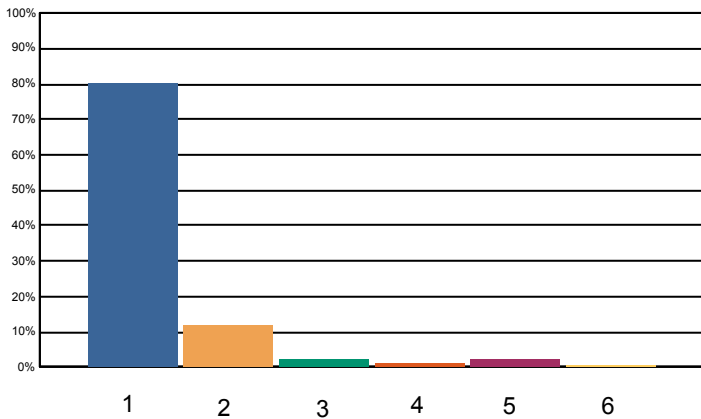

### All Departments

Star Rating

Positive

92.31%

Negative

3.99%

### Overall Scores

Response Option	Responses	Percentage
1 - Very good	3,634	80.10%
2 - Good	554	12.21%
3 - Neither good nor poor	123	2.71%
4 - Poor	71	1.56%
5 - Very poor	110	2.42%
6 - Don't know	45	0.99%